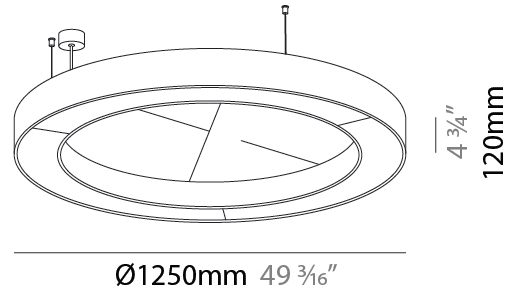

GENERAL

Series: Glorious Acoustic
Brand: Prolicht
Division: Architectural
Mounting Type: Suspension
Mounting Location: Ceiling
Subcategory: Acoustic

PHYSICAL

Shape: Round
Diameter (mm): 1250
Diameter (in): 49 3/16
Width (mm): 120
Width (in): 4 3/4
Light Distribution: Direct
Diffuser: [PMMA - Opal / Micro-Prism](#)
Fixture Finish: [SSR / BKV / CWI / CRY / HAB / UFT / ITA / RUA / FTG / MYG / LOD / PUS / FRO / FUP / KIA / POP / BLS / SPG / MEY / GOH / GUM / CHC / COM / ABZ / JAG / OBR / MOS / ROR](#)
Accent Finish: [ANC / ASH / BNA / BTC / BZE / CEL / EGG / EVG / FOG / FOS / FST / FUA / IRI / IRO / KHA / LIC / LIM / MER / MSN / MUS / ONX / PEA / PLU / POL / PPY / RAY / ROY / RST / STE / SWD / TAN / TAU](#)
Fixture Material: Aluminum
Cable Details: [2 000mm / 78 3/4" or 6 000mm / 236 1/4" Transparent Cable](#)

ELECTRICAL

Lamp Type: LED (Zhaga Standard)
Input Wattage (W): 58.7
Total Output Wattage (W): 53.7
Dimming: [Non-Dimmable](#)
Driver Included: Yes
Driver Location: Integrated
Driver Type: Constant Current - Universal
Driver Class: Class 2
Input Voltage (V): 120 - 277

LED

Color Temperature (°K): [2700 / 3000 / 3500 / 4000](#)
Max. Delivered Lumen (lm): 4979 / 5153 / 6051 / 5239
Nominal Lumen (lm): 7660 / 7928 / 9309 / 8060
CRI: >90 CRI
Lamp Life (hrs): 50000

OPTICAL

RATINGS AND CERTIFICATIONS

Certified By: CSA Certified to UL and CSA Standards
IP rating: IP20